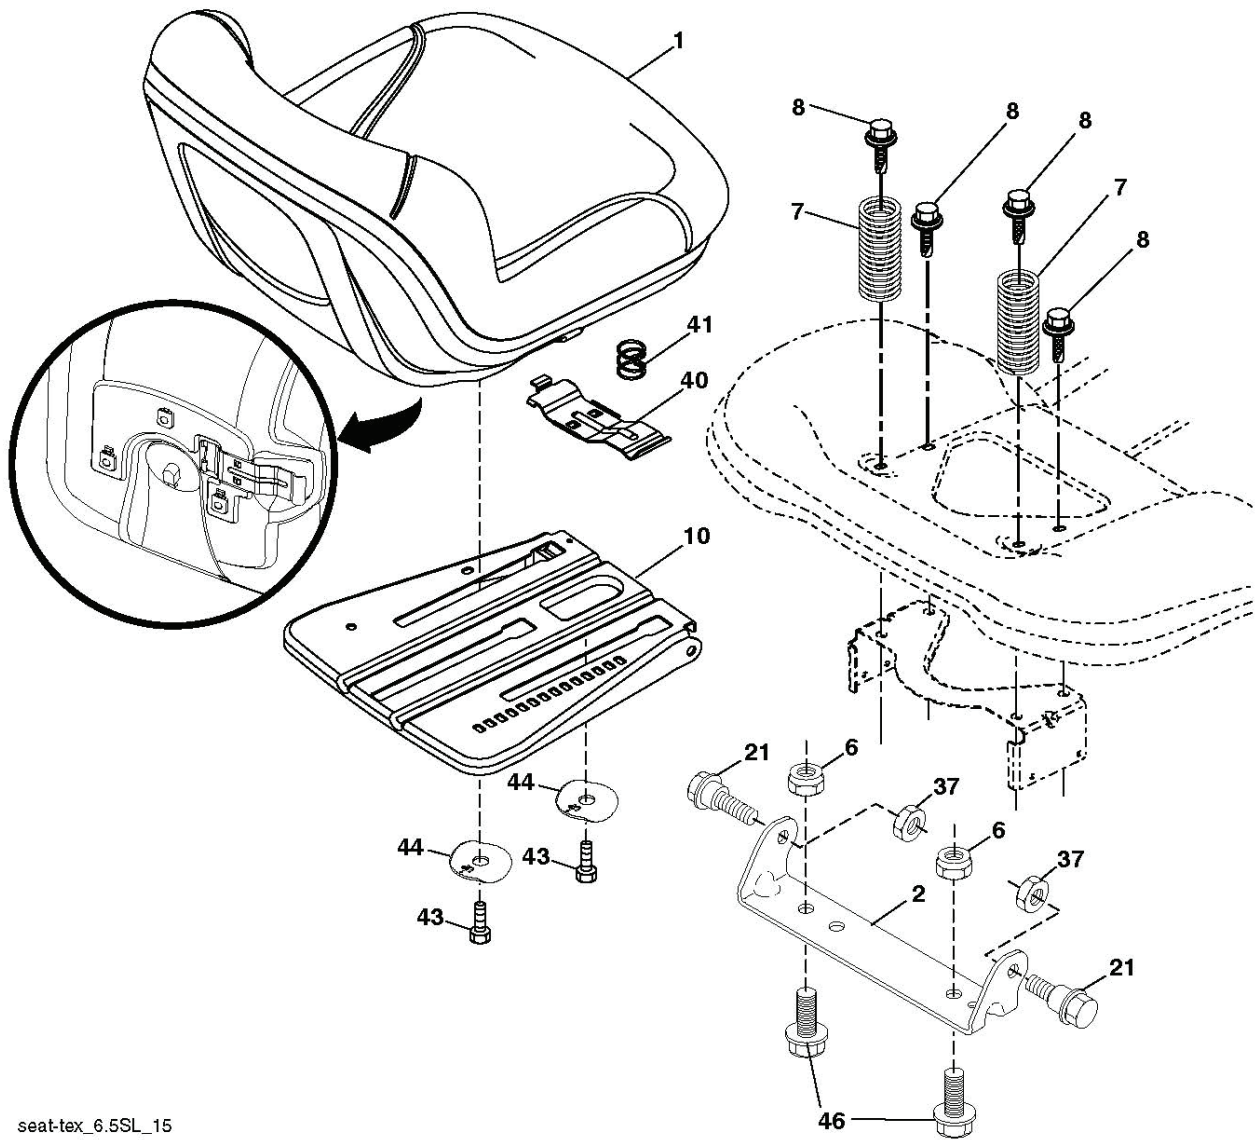

RESERVDELSKATALOG

: HUSQVARNA TS 138

Reservdelslista

RESERVDELSLISTA

REF.	ART. NR	ARTIKELBESKRIVNING	ANMÄRKNING	KIT
1	585400201	LUFTFILTER	For all EXCEPT 96041042900	1
1	590973101	LUFTFILTER	For 96041042900, 96041045400	1
2	531029975	TÄNDSTIFT	For 96041041700, 96041038300, 96041038301	1
2	591165501	GNISTFÅNGARE	For 96041042900, 96041045400	1
2	585121801	PLUGG	FOR 96041042100, 96041036700, 96041036701, 9641036702	1
2	591166001	TÄNDSTIFT	FOR 9604105600	1
3	582288363	BRÄNSLEFILTER	For all EXCEPT 96041042900	1
3	591165801	BRÄNSLEFILTER	For 96041042900, 96041045400	1
4	585730401	OIL FILTER	For all EXCEPT 96041042900	1
4	591165901	OIL FILTER	For 96041042900, 96041045400	1
5	581603801	REM	For 96041036702	1
5	592855001	REM	For 96041036700, 96041038300, 96041036701, 96041038301	1
5	592855201	REM	For 96041041700, 96041042100, 96041042900, 96041045400	1
6	532408381	REM	For all EXCEPT 96041036702	1
6	532429636	REM	For 96041036702	1
7	581116302	KNIV	For all EXCEPT 96041036702	1
7	532138971	KNIV	For 96041036702	1