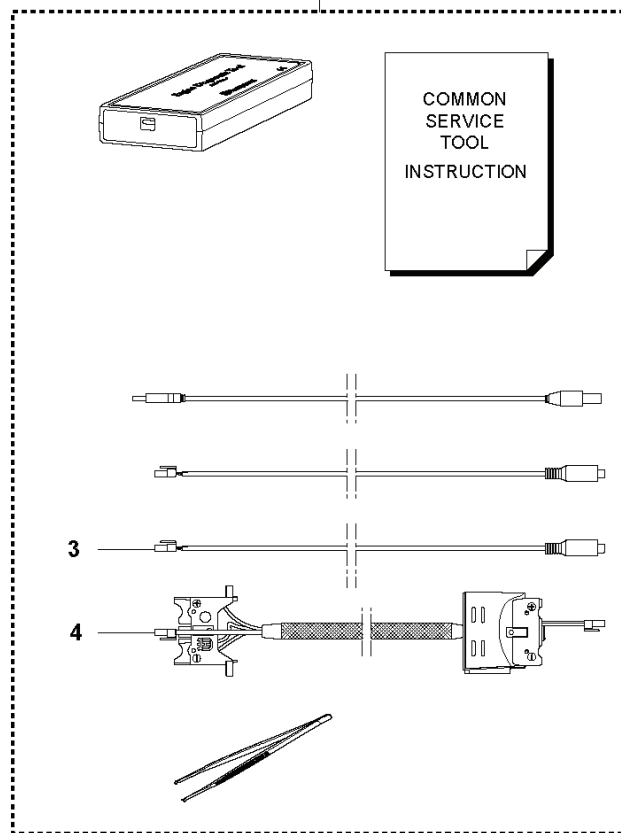

E 535i XP / 330i
ACCESSORIES

535i XP Only

2